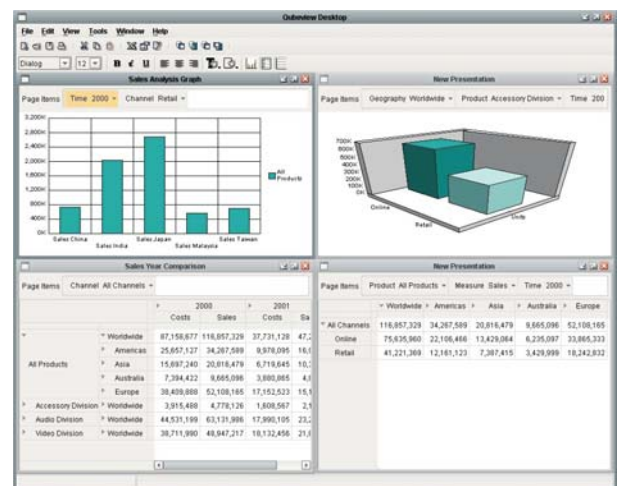

Intelligent Performance Management with Oracle BI Beans

Qubeview is a complete suite of tools for reporting and analysis on Oracle 9i OLAP technology. Qubeview aggregates the Oracle BI Beans™ component architecture to provide three integrated products to analyze, model and publish enterprise information.

The Qubeview suite comprises:

Qubeview Desktop
a Java based client tool for analysts.

Qubeview Web
a web based reporting and analysis system.

Qubeview Spreadsheet Add-In
a 9i OLAP add-in for financial users.

The three products fulfil the broad spectrum of BI requirements for any organisation, allowing information providers to work in the environment most suited to them. Wizard driven report creation allows end-users to analyze large volumes of data quickly and effectively. Formatting and publication of completed reports and views is a simple matter of saving to a central BI repository.

Qubeview provides a user-friendly environment for controlling access to these reports in a simple but secure environment. Central to the extensible foundation of Qubeview is a plug-in architecture that allows custom development of new functions. Qubeview exposes a series of programming "hooks" that allow customized additions to the base product. Typical client requirements that can be accommodated by plug-in development include drill-through, web services, workflow and high-end analysis using the Analytic Workspace.